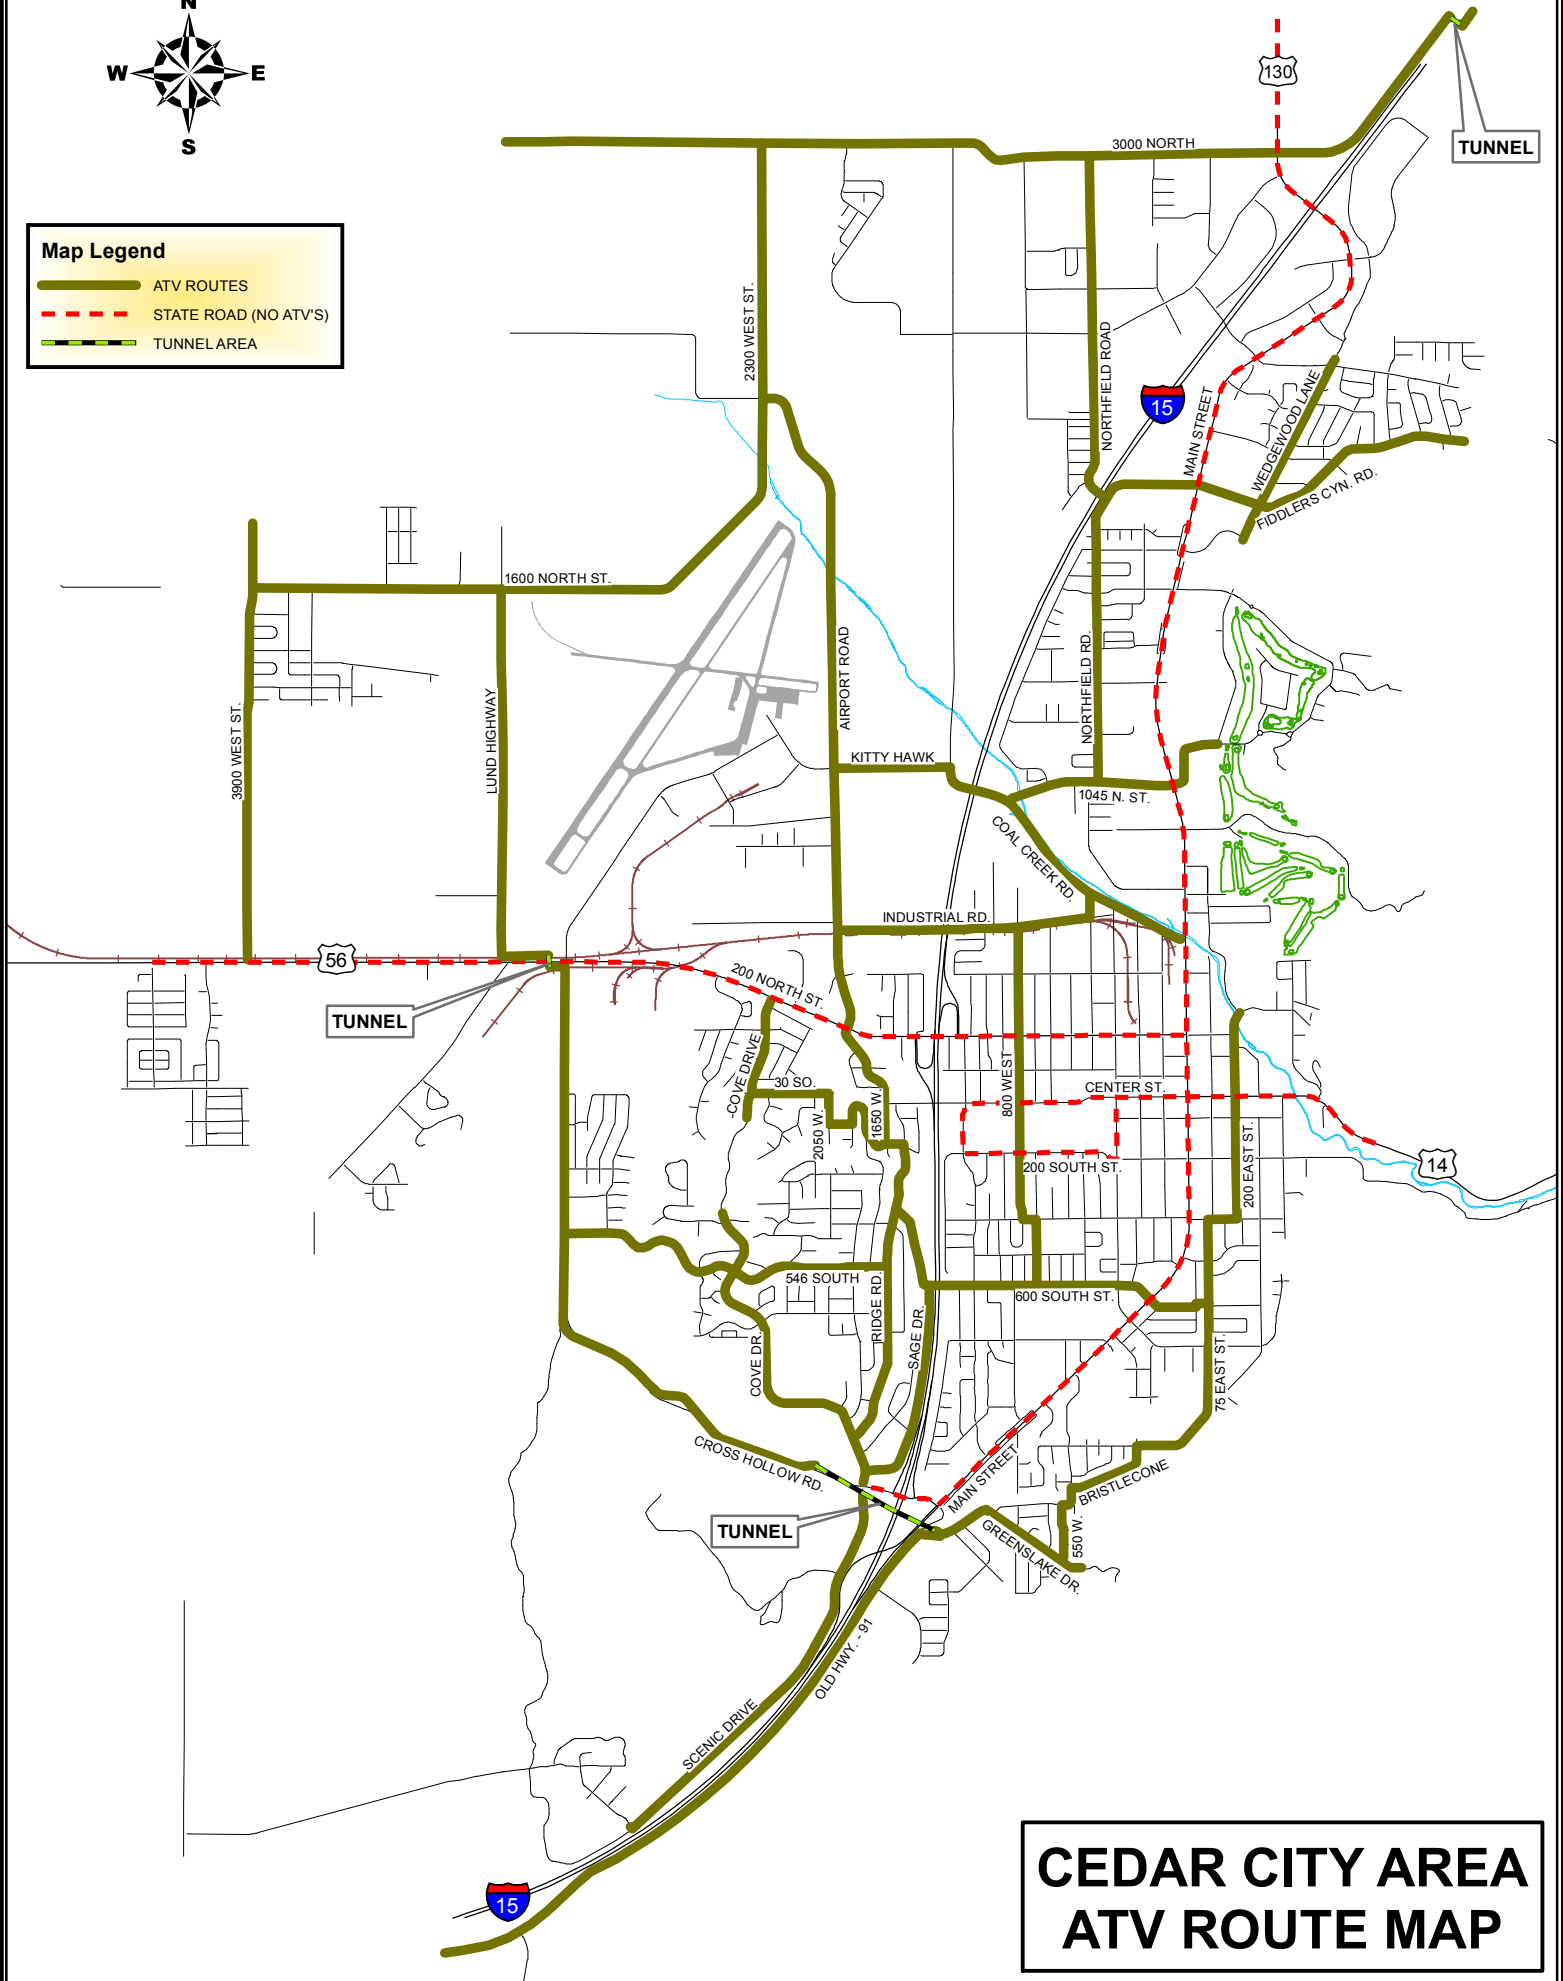

Map Legend

- ATV ROUTES
- STATE ROAD (NO ATV'S)
- TUNNEL AREA

CEDAR CITY AREA ATV ROUTE MAP