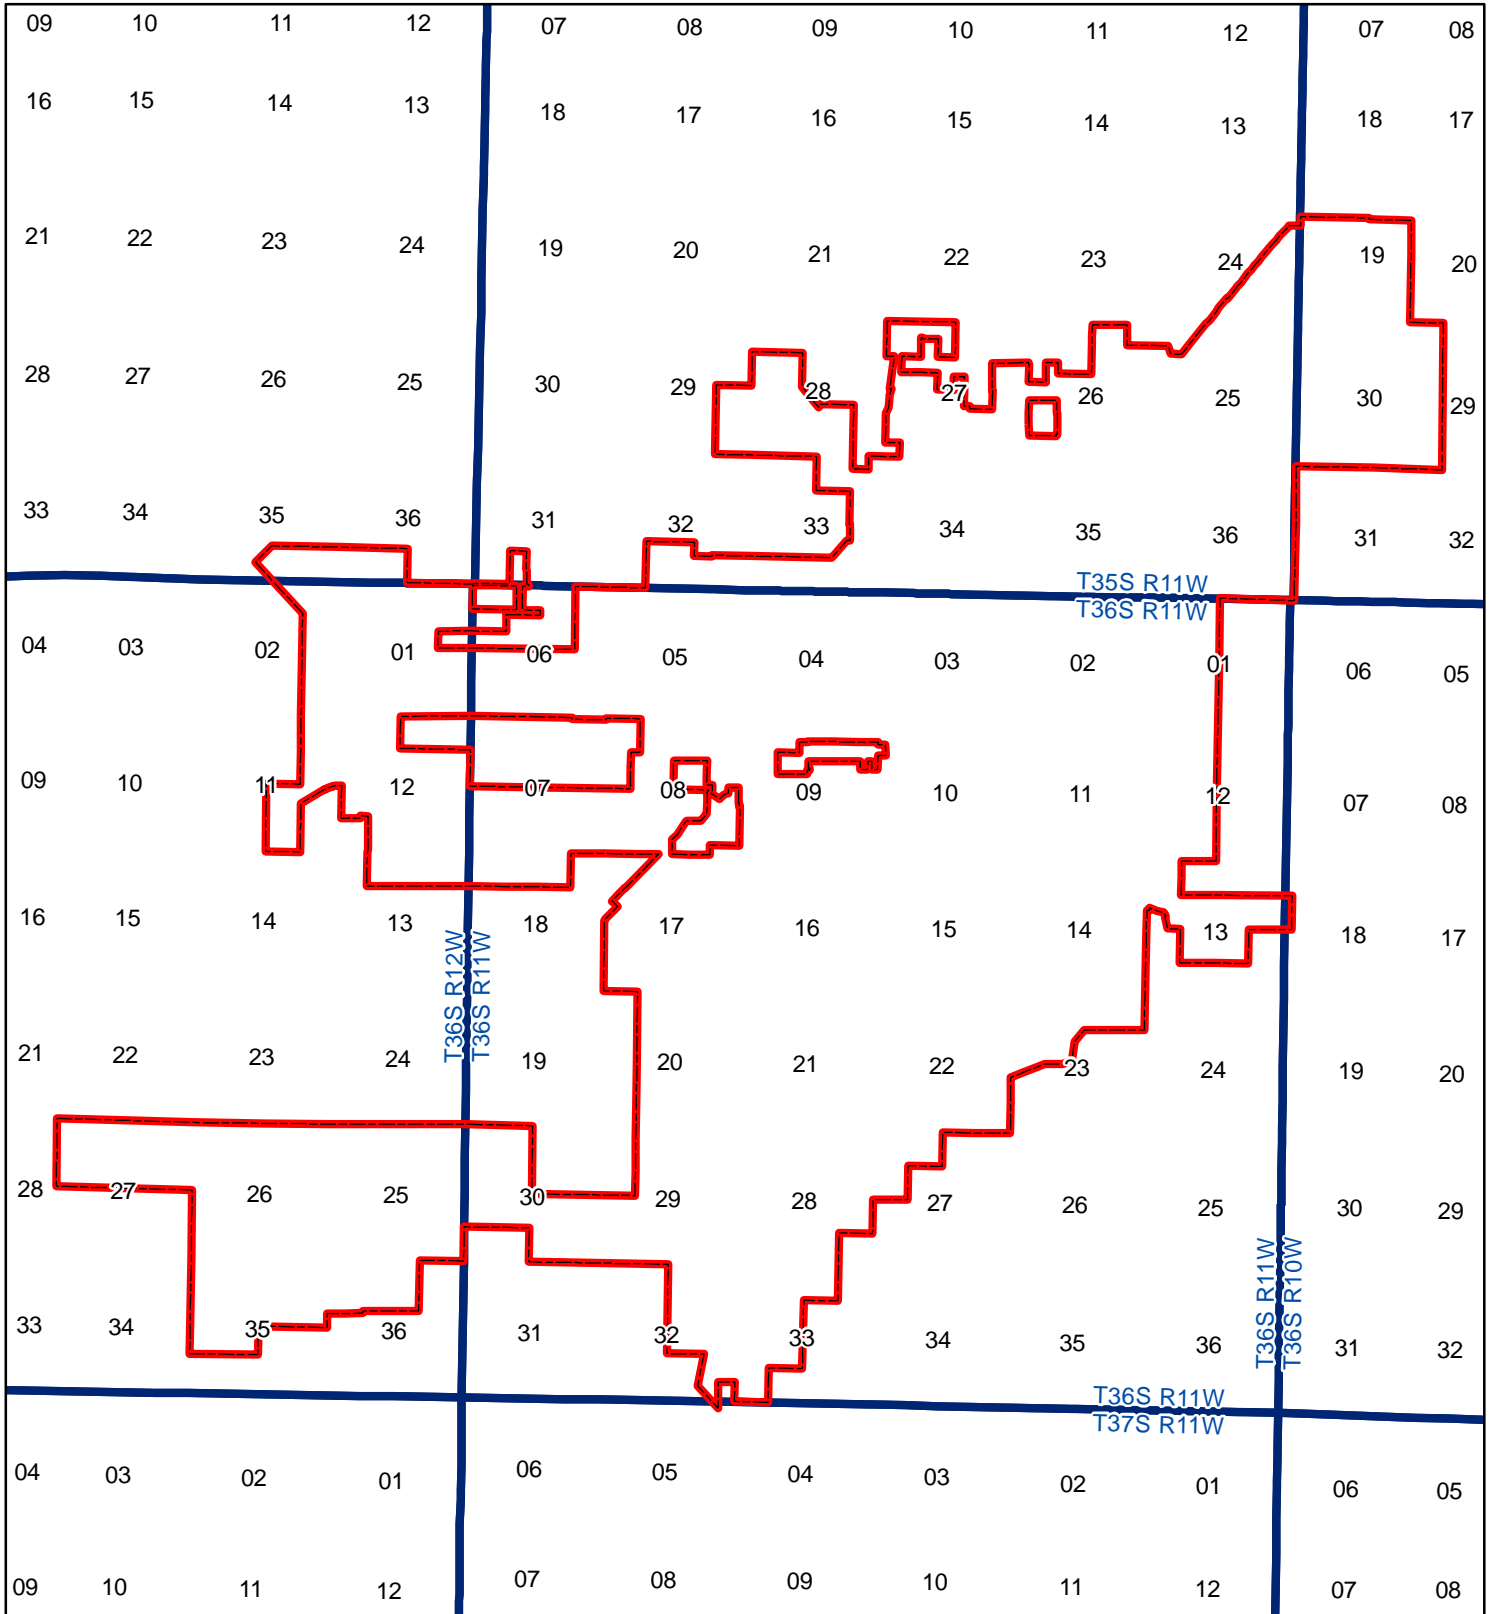

Figure 1 - Cedar City Current Water Service Area

Map Created September 6, 2019

Legend

- Cedar City Limits
- Township Line
- Section Line

A north arrow pointing upwards, with 'N' at the top, 'S' at the bottom, 'E' to the right, and 'W' to the left. Below the arrow is a scale bar with markings at 0, 0.5, and 1 Miles.